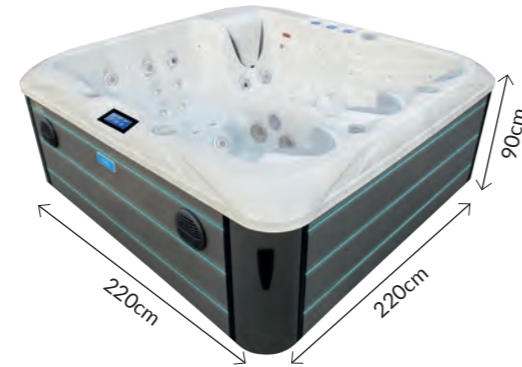

MONTAGUE

220 x 220 x 90cm

PERSON **5** 4 SEATS
1 LOUNGER

JETS **65** 57 PULSAR
8 HYDRO AIR

PUMPS **3** 2 MASSAGE
1 AIR BOOSTER

Acrylic Filter Housing
The Montague model features a distinctive acrylic filter housing that seamlessly compliments the internal finish.

Touch Screen Controls
This user friendly touch screen makes it easy to adjust the water temperature, switch on the pumps, mood lighting and operate the built in audio system.

Exterior LED Panel Lighting
The unique exterior panel lighting is guaranteed to impress. The multicoloured LED lights are synchronised with the interior lights to create a stunning effect.

This 5-person hot tub is crafted to meet the needs of the modern family, this spacious oasis boasts a variety of relaxation zones that promise an incredible massage. It features unique side-by-side recliners allowing you to share the soothing experience with loved ones.

The Montague has 57 Pulsar jets strategically placed for maximum effect and 8 Hydro Air jets which deliver maximum hydrotherapy effect, targeting every muscle group.

Technical Information

- 220cm x 220cm x 90cm
- 4 Seats & 1 Lounger
- 57 Pulsar Adjustable Jets
- 8 Hydrotherapy Air Jets
- 2 x 3HP Massage Pump
- 1 x Air Booster Pump
- 32amp Power Supply
- 1,350ltr Water Capacity
- 400kg Empty Weight

The Tinian is one of the best-selling models from Reef Spas and with varied seating styles to suit all the family (no matter how tall or short), it's easy to see why.

It has a deluxe contoured lounger and five multi-level seats so it comfortably fits 6 people.

The stunning Tinian comes with a superb enhanced music system, touch screen controls and hydrotherapy air jets as standard.