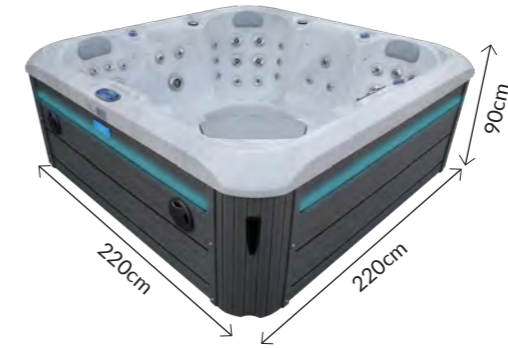

KIRIBATI

215 x 215 x 95cm

PERSON **7** SEATS

JETS **54** 46 PULSAR 8 HYDRO AIR

PUMPS **3** 2 MASSAGE 1 AIR BOOSTER

Pop-Up Fountains

These delightful pop-up fountains add a real wow factor with LED lighting synchronised to the internal lighting.

Touch Screen Controls

This user friendly touch screen makes it easy to adjust the water temperature, switch on the pumps, mood lighting and operate the built in audio system.

Illuminated Hand Rail

These two beautiful handrails are unique to the Kiribati model. Illuminated by subtle LED lighting this opaque handrail adds a touch of luxury to this fully featured hot tub.

The Kiribati is the perfect spa for family or those who frequently entertain friends, with 7 seats including four captain's chairs in each corner.

This mid-size hot tub is designed for the crowd but still offers creature comforts for the individual.

The Kiribati comes with hydrotherapy air jets as standard providing enhanced therapeutic benefits and it also has 2 Pop-Up fountains with integrated LED lighting, perfect for some 'me' time.

Technical Information

- 215cm x 215cm x 95cm
- 7 Seats
- 46 Pulsar Adjustable Jets
- 8 Hydrotherapy Air Jets
- 2 x 3HP Massage Pump
- 1 x Air Booster Pump
- 32amp Power Supply
- 1,150ltr Water Capacity
- 370kg Empty Weight

LUZON

220 x 220 x 90cm

PERSON **5** 3 SEATS 2 LOUNGER

JETS **50** 50 PULSAR | PUMPS **2** 2 MASSAGE

The Luzon twin lounge hot tub from Reef Spa is a fantastic, spacious family hot tub. It will comfortably accommodate 5 persons.

This hot tub includes "his & hers" loungers and a captain's chairs to give a variety of massage experiences.

The Luzon has two 3HP massage pumps giving a powerful massage via 50 adjustable jets. Guaranteed to soothe the most aching of bodies.

Tri Fountains