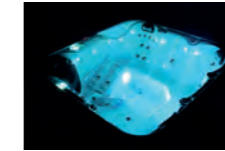

BARUDA

200 x 200 x 90cm

PERSON **7** SEATS

JETS **27** PULSAR

PUMPS **1** MASSAGE

Tri Fountains

This gorgeous waterfall feature consists of 3 independent fountains all of which can be fully adjusted to regulate the water flow.

LED Lighting

Add an enchanting glow to your spa water with the integrated multi-coloured LED lights.

PLUG & PLAY

Plug and Play System

It may only require a 13amp power supply, but the Futuna doesn't compromise on features. This cost-saving option allows you to connect the hot tub to an existing waterproof outdoor socket. Please check suitability with your electrician.

The Baruda is a spacious all-seater family hot tub designed to bring everyone together in comfort.

With its generous layout it's perfect for shared relaxation and everyday unwinding. Stunning multi-coloured LED lighting creates a warm, inviting atmosphere, transforming evenings into something special.

Technical Information
• 200cm x 200cm x 90cm
• 7 Seas
• 27 Pulsar Adjustable Jets
• 1 x 3HP Massage Pump
• 13amp Power Supply
• 1,174ltr Water Capacity
• 255kg Empty Weight

KOSRAE

195cm Diameter x 82cm

PERSON **7** SEATS

JETS **28** PULSAR

PUMPS **1** MASSAGE

The Kosrae is Reef Spas first round hot tub which accommodates up to 7 people.

Its overall design is mainly simple, equipped with a total of 28 massage jets, and seven massage seats arranged in a circle.

This facilitate conversation and communication, and enhance intimacy with family and friends.

Technical Information
• 195cm Diameter x 82cm
• 7 Seats
• 28 Pulsar Adjustable Jets
• 1 x 3HP Massage Pump
• 13amp Power Supply
• 1,029ltr Water Capacity
• 264kg Empty Weight

Duel Fountains

This gorgeous waterfall feature consists of 2 independent fountains all of which can be fully adjusted to regulate the water flow.

LED Lighting