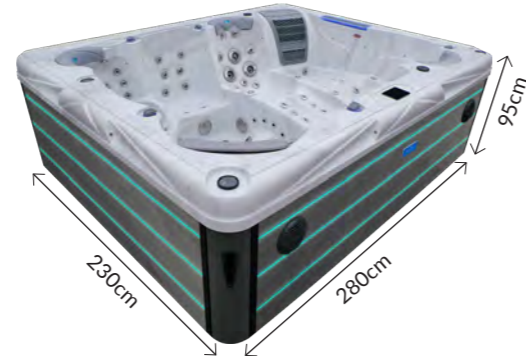

	Ocean	Oyster	Coral
Dimensions (cm)	200 x 200 x 90	200 x 200 x 90	210 x 170 x 85
Person	6 Person	7 Person	4 Person
Seats	5 Seats	7 Seats	2 Seats
Loungers / Recliners	1 Lounger		2 Recliners
Control Panel	Push Button	Push Button	Push Button
Pulsar Jets	40 Pulsar	27 Pulsar	29 Pulsar
Massage Pump	1 Massage	1 Massage	1 Massage
Power Supply	13amp	13amp	13amp
Water Capacity	1,080ltr	1,174ltr	942ltr
Empty Weight	310kg	255kg	270kg

# OVAKA

280 x 230 x 95cm

PERSON **6** 4 SEATS  
2 LOUNGER

JETS **110** 97 PULSAR  
13 HYDRO AIR

PUMPS **4** 3 MASSAGE  
1 AIR BOOSTER

Our largest hot tub in the Reef Spas range, the stunning Ovaka is the hot tub you've been dreaming of.

This large, spacious hot tub has 2 luxury full size face-to-face loungers and 4 additional ergonomically sculpted massage seats. For a full-power hydrotherapy massage, the Ovaka boasts an incredible 97 adjustable pulsar jets in all the right places.