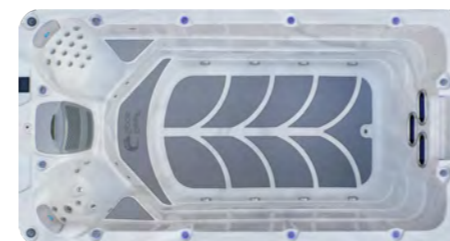

## Swim Spa Technical Specification

Reef Spas reserves the right to change specification without prior notice.

**Cayman**

**Andros**

**Bermuda**

**Nassau**

	Cayman	Andros	Bermuda	Nassau
Dimensions (cm)	580 x 228 x 150cm	580 x 220 x 149cm	580 x 228 x 150cm	430 x 225 x 145cm
Person	1 Swimmer	7 Person & 1 Swimmer	3 Person & 1 Swimmer	3 Person
Seats / Loungers		6 Seats & 1 Lounger	3 Seats	2 Seats
Control Panel	Touch Screen / Push Button	Duel Touch Screens	Touch Screen	Touch Screen
Turbine / River Jet System	1 Turbine System	3 River Jets	3 River Jets	3 River Jets
Pulsar / Hydro Air Jets		82 Pulsar & 8 Hydro Air	30 Pulsar & 6 Hydro Air	32 Pulsar
Turbine / Swim Pump	1 Turbine	3 Swim	3 Swim	3 Swim
Massage / Air Booster Pump	1 Massage	3 Massage & 1 Air Booster	1 Massage & 1 Air Booster	1 Massage
Power Supply	32amp	40amp (Swim) & 32amp (Spa)	40amp	40amp
Water Capacity	8,746ltr	5,200ltr (Swim) & 960ltr (Spa)	8,288ltr	7,478ltr
Empty Weight	1,850kg	1,550kg	1,600kg	1,225kg