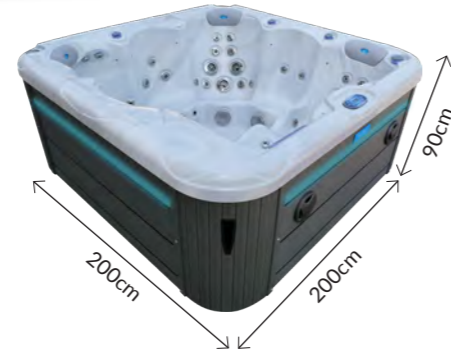

# ATAURO

200 x 200 x 90cm

PERSON **6** 5 SEATS  
1 LOUNGER

JETS **52** 52 PULSAR

PUMPS **2** 2 MASSAGE

**Cascade Waterfall**  
A 20cm wide waterfall feature, with fully adjustable water control adding a beautiful, soothing touch to your hot tub.