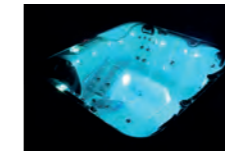

MONTAGUE

220 x 220 x 90cm

PERSON **5** 4 SEATS
1 LOUNGER

JETS **65** 57 PULSAR
8 HYDRO AIR

PUMPS **3** 2 MASSAGE
1 AIR BOOSTER

Acrylic Filter Housing
The Montague model features a distinctive acrylic filter housing that seamlessly compliments the internal finish.

Touch Screen Controls
This user friendly touch screen makes it easy to adjust the water temperature, switch on the pumps, mood lighting and operate the built in audio system.

Exterior LED Panel Lighting
The unique exterior panel lighting is guaranteed to impress. The multicoloured LED lights are synchronised with the interior lights to create a stunning effect.

This 5-person hot tub is crafted to meet the needs of the modern family, this spacious oasis boasts a variety of relaxation zones that promise an incredible massage. It features unique side-by-side recliners allowing you to share the soothing experience with loved ones.

The Montague has 57 Pulsar jets strategically placed for maximum effect and 8 Hydro Air jets which deliver maximum hydrotherapy effect, targeting every muscle group.

Technical Information

- 220cm x 220cm x 90cm
- 4 Seats & 1 Lounger
- 57 Pulsar Adjustable Jets
- 8 Hydrotherapy Air Jets
- 2 x 3HP Massage Pump
- 1 x Air Booster Pump
- 32amp Power Supply
- 1,350ltr Water Capacity
- 400kg Empty Weight

The Tinian is one of the best-selling models from Reef Spas and with varied seating styles to suit all the family (no matter how tall or short), it's easy to see why.

It has a deluxe contoured lounger and five multi-level seats so it comfortably fits 6 people.

The stunning Tinian comes with a superb enhanced music system, touch screen controls and hydrotherapy air jets as standard.