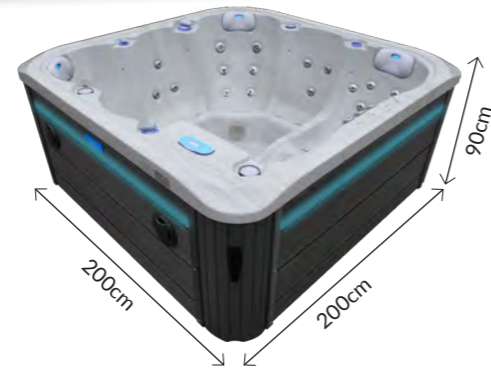

FUTUNA

200 x 200 x 90cm

PERSON **6** 5 SEATS
1 LOUNGER | JETS **40** 40 PULSAR | PUMPS **1** 1 MASSAGE