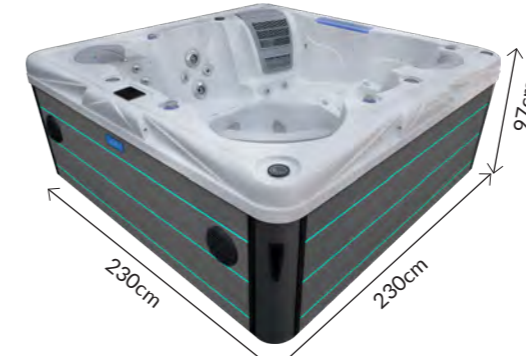

### Technical Information

- 280cm x 230cm x 95cm
- 4 Seats & 2 Loungers
- 97 Pulsar Adjustable Jets
- 13 Hydrotherapy Air Jets
- 3 x 3HP Massage Pump
- 1 x Air Booster Pump
- 40amp Power Supply
- 2,079ltr Water Capacity
- 570kg Empty Weight

# MALUKU

230 x 230 x 97cm

PERSON **5** 4 SEATS  
1 LOUNGER

JETS **87** 75 PULSAR  
12 HYDRO AIR

PUMPS **4** 3 MASSAGE  
1 AIR BOOSTER

The Maluku is an incredibly luxurious large, deep tub boasting an extraordinary 75 pulsar jets which deliver outstanding massage power from the three 3HP pumps.