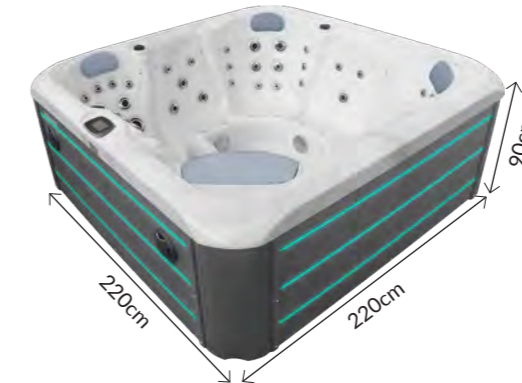

Tri Fountains
This gorgeous waterfall feature consists of 3 independent fountains all of which can be fully adjusted to regulate the water flow.

Touch Screen Controls
This user friendly touch screen makes it easy to adjust the water temperature, switch on the pumps, mood lighting and operate the built in audio system.

LED Lighting
Add an enchanting glow to your spa water with the integrated multi-coloured LED lights.