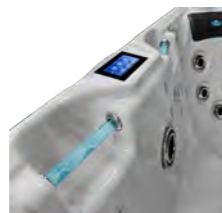

Touch Screen Controls

This user friendly touch screen makes it easy to adjust the water temperature, switch on the pumps, mood lighting and operate the built in audio system.

Illuminated Hand Rail

These two beautiful handrails are unique to the Kiribati model. Illuminated by subtle LED lighting this opaque handrail adds a touch of luxury to this fully featured hot tub.

The Kiribati is the perfect spa for family or those who frequently entertain friends, with 7 seats including four captain's chairs in each corner.

This mid-size hot tub is designed for the crowd but still offers creature comforts for the individual.

The Kiribati comes with hydrotherapy air jets as standard providing enhanced therapeutic benefits and it also has 2 Pop-Up fountains with integrated LED lighting, perfect for some 'me' time.

Technical Information

- 215cm x 215cm x 95cm
- 7 Seats
- 46 Pulsar Adjustable Jets
- 8 Hydrotherapy Air Jets
- 2 x 3HP Massage Pump
- 1 x Air Booster Pump
- 32amp Power Supply
- 1,150ltr Water Capacity
- 370kg Empty Weight