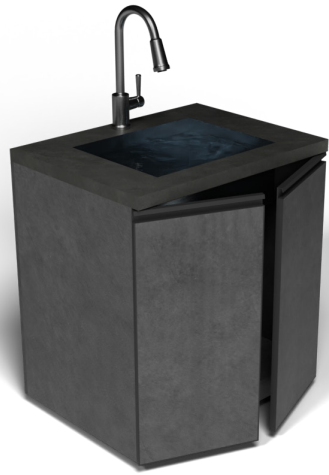

Large Sink with Cabinet

Dimensions (WDH):
800 x 600 x 900mm