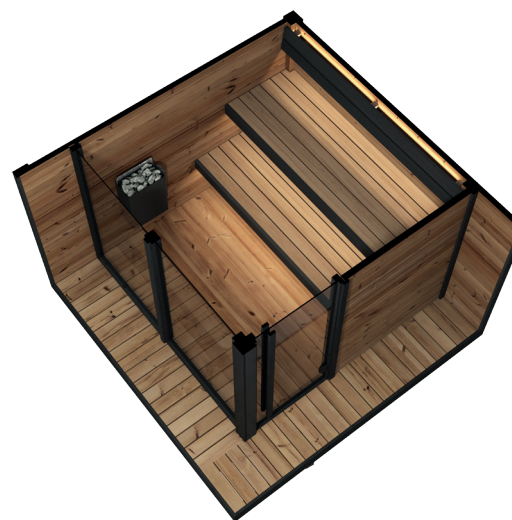

Yakia 400 L

More space. More comfort. More to enjoy.

Spacious wellness

The 400 L is our largest model, designed for those who want to bring people together or simply enjoy more room to stretch out and relax. Whether it's a weekend with friends or a peaceful solo retreat, the 400 L offers a deeper, more luxurious wellness experience all from the comfort of your own garden.

- **Seats 4 People Comfortably** - ideal for families
- **Thermally Treated Timber** - built to withstand the UK climate
- **Panoramic Glazing** - creates a seamless connection between indoors & outdoors

Standard Features:

- 9kW Electric Wall-mounted Heater
- LED Lighting to Benches and Backrest
- 40mm Thermowood Walls
- 30mm Kingspan Insulated Roof Panels
- 28mm Thermowood Floor
- 2 level Sauna Benches made from Thermo-Aspen Wood
- Backrest made from Thermo-Aspen Wood

Dimensions (WDH):

- **External:** 229 x 229 x 235cm
- **Internal:** 177 x 177 x 201cm
- **Internal Volume:** 6.3m³