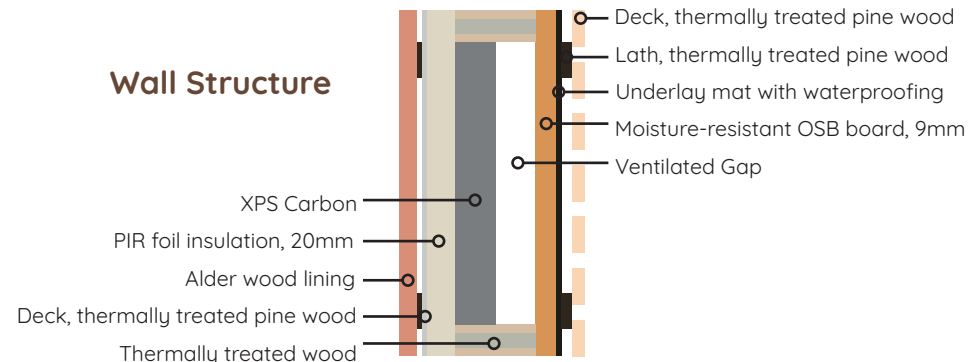

Wall Structure